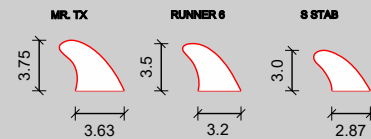

STABS FCS, FUTURE, GLASS ON (DOUBLE FOIL CUSTOM ORDERS ONLY)