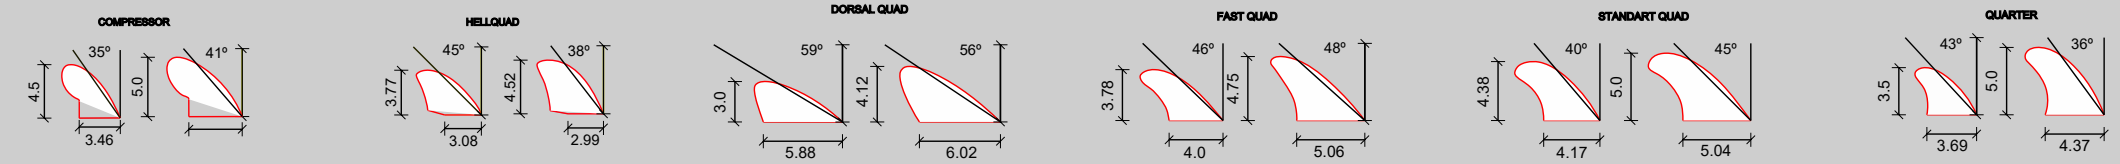

SHORTBOARD FINS CATALOGUE

QUAD SETS, FCS, FUTURE, GLASS ON (DOUBLE FOIL REAR FINS CUSTOM ORDERS ONLY)

TWIN FIN SETS. FCS, FUTURE, GLASS ON DOUBLE FOIL CUSTOM ORDERS ONLY

RUNNERS, FCS, FUTURE, GLASS ON CENTRAL (DOUBLE FOIL) OR LATERAL (DOUBLE FOIL CUSTOM ORDERS ONLY)