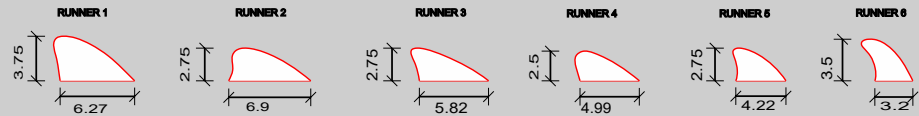

SHORTBOARD FINS CATALOGUE

QUAD SETS, FCS, FUTURE, GLASS ON (DOUBLE FOIL REAR FINS CUSTOM ORDERS ONLY)

TWIN FIN SETS. FCS, FUTURE, GLASS ON DOUBLE FOIL CUSTOM ORDERS ONLY

RUNNERS, FCS, FUTURE, GLASS ON CENTRAL (DOUBLE FOIL) OR LATERAL (DOUBLE FOIL CUSTOM ORDERS ONLY)