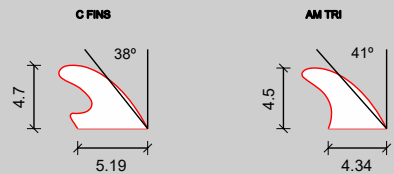

TRIFINS SETS, FCS, FUTURE, GLASS ON