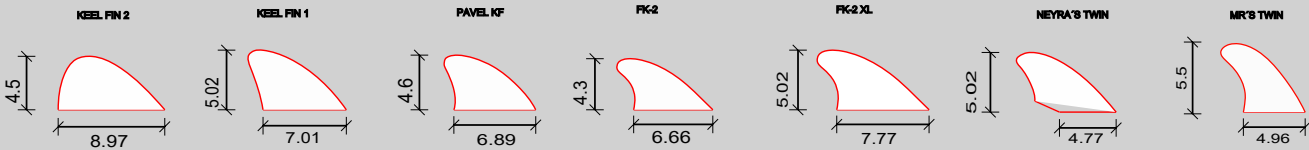

SHORTBOARD FINS CATALOGUE

QUAD SETS, FCS, FUTURE, GLASS ON (DOUBLE FOIL REAR FINS CUSTOM ORDERS ONLY)

TWIN FIN SETS. FCS, FUTURE, GLASS ON DOUBLE FOIL CUSTOM ORDERS ONLY

RUNNERS, FCS, FUTURE, GLASS ON CENTRAL (DOUBLE FOIL) OR LATERAL (DOUBLE FOIL CUSTOM ORDERS ONLY)