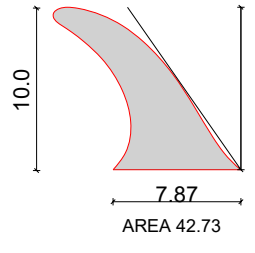

DL-2

ALL AROUND

STONED

TRACKER

CH2

SUPER FLEX

SINGLE

CHOPPER