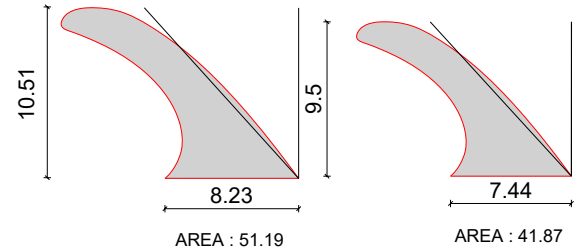

DL-2

ALL AROUND

STONED

TRACKER

CH2

SUPER FLEX

SINGLE

CHOPPER