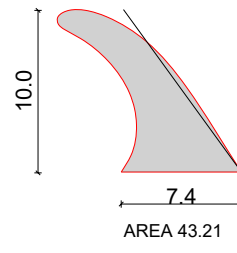

DL-2

ALL AROUND

STONED

TRACKER

CH2

SUPER FLEX

SINGLE

CHOPPER