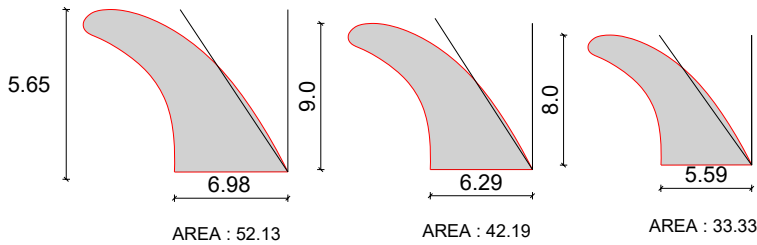

DL-2

ALL AROUND

STONED

TRACKER

CH2

SUPER FLEX

SINGLE

CHOPPER