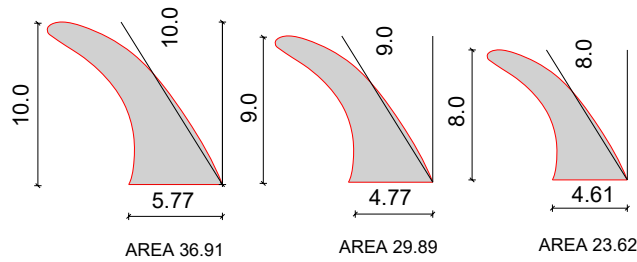

DL-2

ALL AROUND

STONED

TRACKER

CH2

SUPER FLEX

SINGLE

CHOPPER