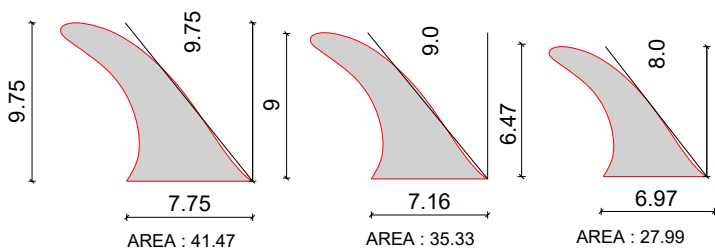

LONGBOARD FINS II- CLASSIC MODELS

ALL MODELS :

- ·TODAS LAS OPCION DE FLEX. BAJO, MEDIO, ALTO - ALL FLEX OPTIONS AVAILABLE. LOW, MID, HIGH
- ·SOLO LAS TALLAS MOSTRADAS - ONLY SHOWN SIZES
- ·STANDARD FIBERGLASS, VOLAN, PLYWOOD, OR WOODS CONSTRUCCION OPTIONS
- ·ACABADOS LACA MATE, BRILLO O PULIDO - MATT, SHINE LACQUER OR POLISH
- ·PATILLA DELANTERA O TRASERA - FRONT OR REAR SCREW TAB
- ·TODAS LAS MEDIDAS EN PULGADAS - ALL MEASUREMENTS IN INCHES

SEX FLEX

THE CULT

SIMPLE

CUT

ALBITE NOSERIDER

ALVITE

SADOUN

DL-1

DL-2

ALL AROUND

STONED

TRACKER

CH2

SUPER FLEX

SINGLE

CHOPPER

LOW RIDER

GREASSER